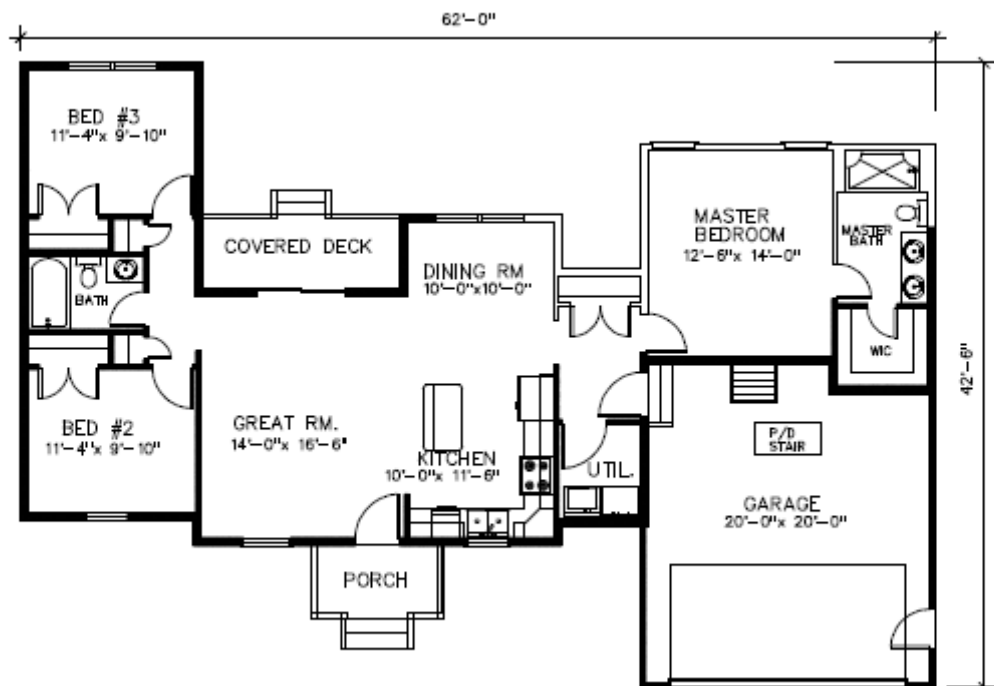

Sandstone

The Ruby

- 3 bedroom / 2 bath
- 2 car garage
- Great Room
- Spacious kitchen with Island
- Open Dining Room
- Owner's Suite with Walk in Closet
- Walk-in closets in all B/R's

1279 Square Feet

Starting at \$235,900* with standard lot 1/2 to 3/4 acre home sites