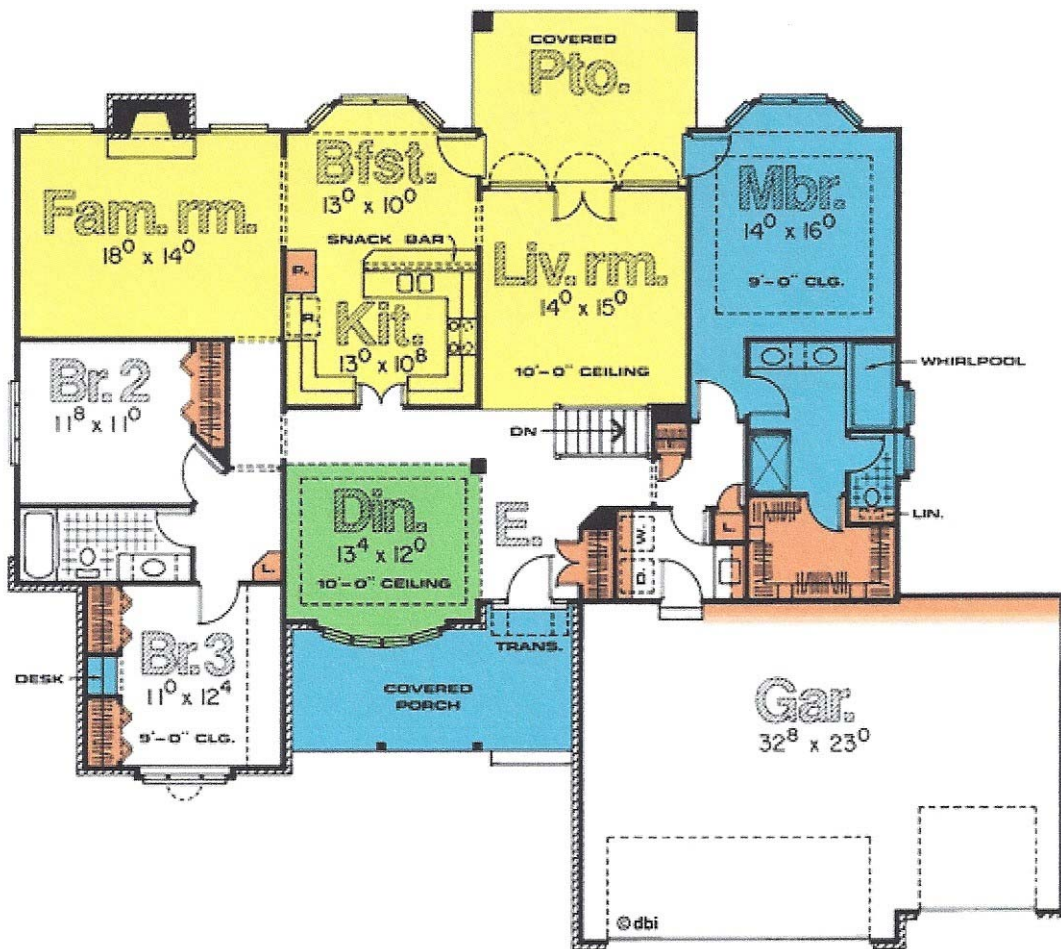

Colter Construction

The Concorde

- 3 bedroom / 2 baths
- Large living room
- Open kitchen with island & nook
- Owner's suite
- Large owner's bath - Walk in Closet
- Laundry Room
- 2 car garage

2,132 Square Feet